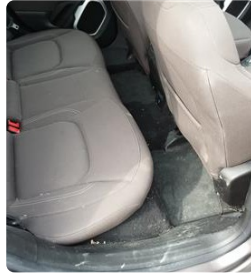

Service History

Service History Stamps 2

Photos

Damage Assessment

Load Area Carpet

Soiled
Light
Clean

General Interior

Soiled
Light
Clean

Door Moulding

Scuffed (Unpainted)
Over 100mm
Smart Repair

Vehicle Splat

Splat Key

S2
Scratch/Paint defect 30-100mm

Comments

Customer Signature